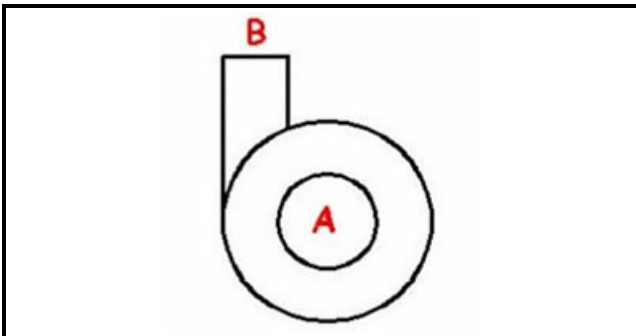

1103917

**PUMP KW4,0**

Date: 22-12-2024

ORIGINAL  
**OSP**  
SPARE PARTS**Technical data**

DIAMETER SUCTION mm	A=70mm
DIAMETER FLOW mm	M=70mm
KILOWATT KW	KW=4,0
THREE PHASE	400V
HP - POWER	HP=5,5

**Manufacturer code**