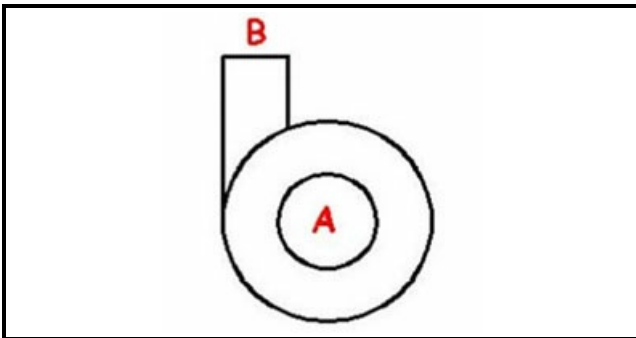

1103917

PUMP KW4,0

Date: 01-11-2024

**ORIGINAL
OSP
SPARE PARTS****Technical data**

DIAMETER SUCTION mm	A=70mm
DIAMETER FLOW mm	M=70mm
KILOWATT KW	KW=4,0
THREE PHASE	400V
HP - POWER	HP=5,5

Manufacturer code