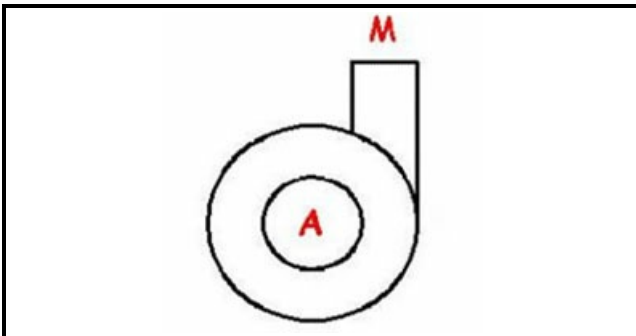

1203022

PUMP 220-240V50HZ 100W

Date: 23-11-2024

ORIGINAL
OSP
SPARE PARTS**Technical data**

DIAMETER SUCTION mm	A=25mm
DIAMETER FLOW mm	M=24mm
KILOWATT KW	KW=0,100
MONOPHASE	230V
DIRECTION OF ROTATION RIGHT	DX / RIGHT