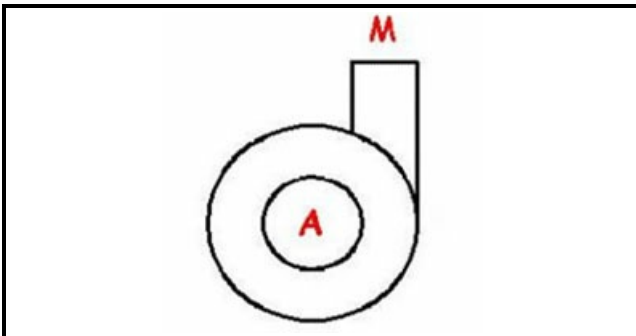

1203022

PUMP 220-240V50HZ 100W

Date: 23-01-2025

ORIGINAL
OSP
SPARE PARTS**Technical data**

DIAMETER SUCTION mm	A=25mm
DIAMETER FLOW mm	M=24mm
KILOWATT KW	KW=0,100
MONOPHASE	230V
DIRECTION OF ROTATION RIGHT	DX / RIGHT