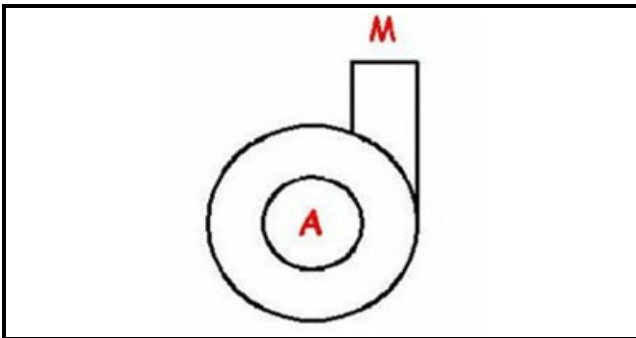

1203022

PUMP 220-240V50HZ 100W

Date: 01-11-2024

ORIGINAL
OSP
SPARE PARTS**Technical data**

DIAMETER SUCTION mm	A=25mm
DIAMETER FLOW mm	M=24mm
KILOWATT KW	KW=0,100
MONOPHASE	230V
DIRECTION OF ROTATION RIGHT	DX / RIGHT