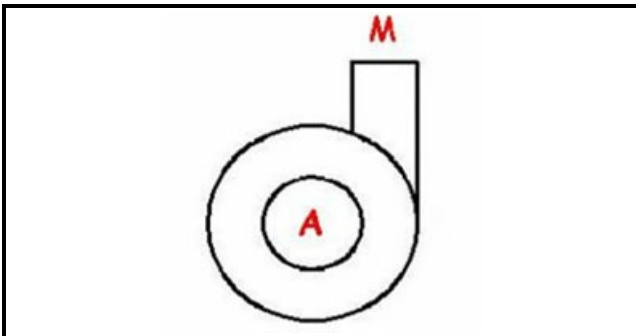

1203022

**PUMP 220-240V50HZ 100W**

Date: 23-12-2024

ORIGINAL  
**OSP**  
SPARE PARTS**Technical data**

DIAMETER SUCTION mm	A=25mm
DIAMETER FLOW mm	M=24mm
KILOWATT KW	KW=0,100
MONOPHASE	230V
DIRECTION OF ROTATION RIGHT	DX / RIGHT