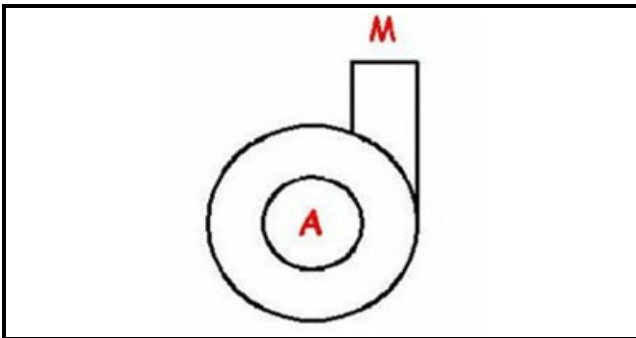

1203022

PUMP 220-240V50HZ 100W

Date: 24-02-2025

ORIGINAL
OSP
SPARE PARTS**Technical data**

DIAMETER SUCTION mm	A=25mm
DIAMETER FLOW mm	M=24mm
KILOWATT KW	KW=0,100
MONOPHASE	230V
DIRECTION OF ROTATION RIGHT	DX / RIGHT