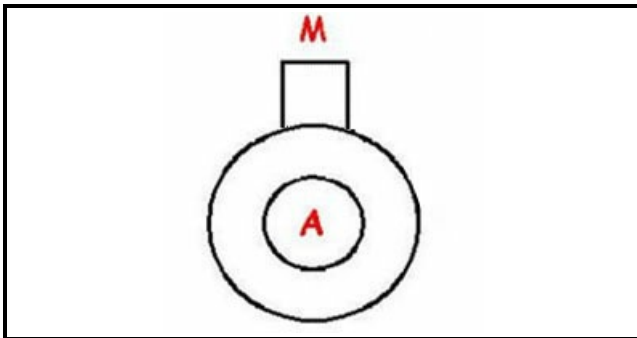

1203034

KIT PUMP DPS35-058N220-240V 50 Hz+TUBO+ETIQ

Date: 22-11-2024

**Technical data**

DEPTH MM	L manicotto=505mm
DIAMETER SUCTION mm	A=24mm
DIAMETER FLOW mm	M=24mm
KILOWATT KW	KW=0,040
MONOPHASE	MONOFASE/MONOPHASE
INTERNAL DIAMETER mm	manicotto=19-19mm