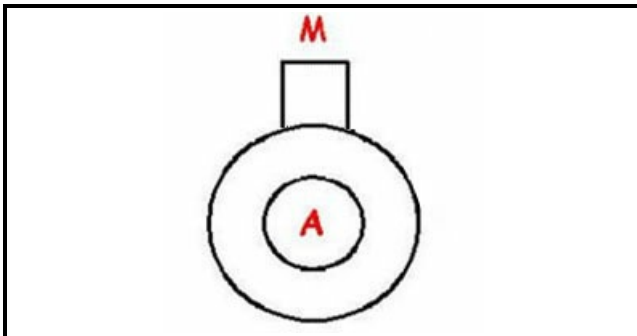

1203034

KIT PUMP DPS35-058N220-240V 50 Hz+TUBO+ETIQ

Date: 19-02-2025

ORIGINAL
OSP
SPARE PARTS**Technical data**

DEPTH MM	L manicotto=505mm
DIAMETER SUCTION mm	A=24mm
DIAMETER FLOW mm	M=24mm
KILOWATT KW	KW=0,040
MONOPHASE	MONOFASE/MONOPHASE
INTERNAL DIAMETER mm	manicotto=19-19mm