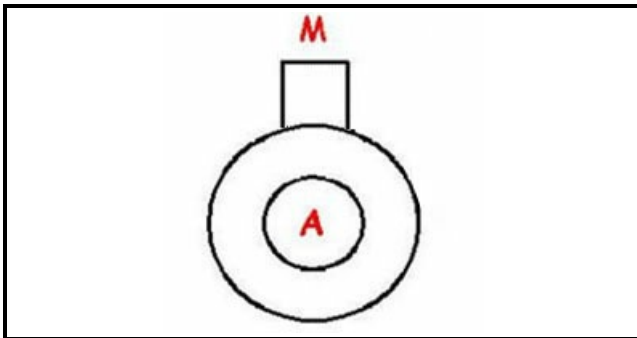

1203034

**KIT PUMP DPS35-058N220-240V 50 Hz+TUBO+ETIQ**

Date: 23-12-2024

ORIGINAL  
**OSP**  
SPARE PARTS**Technical data**

DEPTH MM	L manicotto=505mm
DIAMETER SUCTION mm	A=24mm
DIAMETER FLOW mm	M=24mm
KILOWATT KW	KW=0,040
MONOPHASE	MONOFASE/MONOPHASE
INTERNAL DIAMETER mm	manicotto=19-19mm