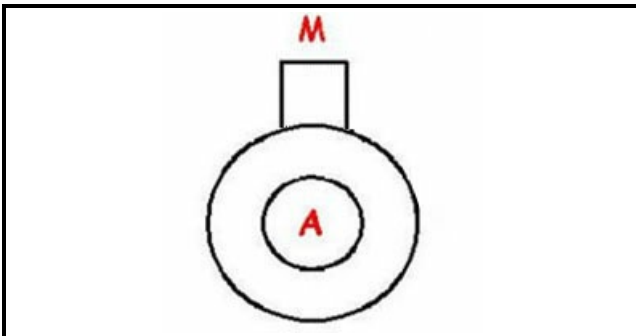

1203041

DRAIN PUMP SCC_WE, CM_P 61-202

Date: 23-12-2024

ORIGINAL
OSP
SPARE PARTS**Technical data**

| | |
|---------------------|----------|
| DIAMETER SUCTION mm | A=30mm |
| DIAMETER FLOW mm | M=24mm |
| KILOWATT KW | KW=0,050 |
| MONOPHASE | 230V |
| HP - POWER | HP=0,068 |