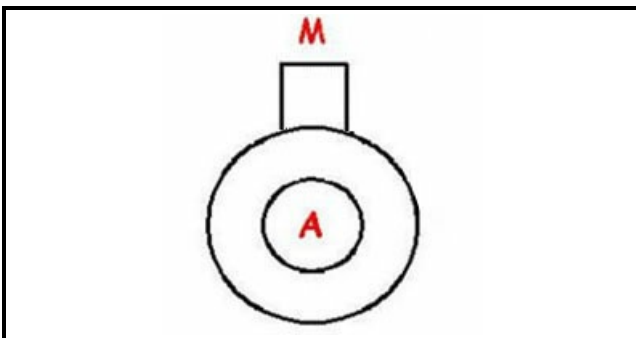

1203044

PUMP 200/240V 50/60HZ

Date: 03-02-2025

ORIGINAL
OSP
SPARE PARTS**Technical data**

DIAMETER SUCTION mm	A=35mm
DIAMETER FLOW mm	M=31mm
KILOWATT KW	KW=0,032
MONOPHASE	230V
HP - POWER	HP=0,043

Manufacturer code