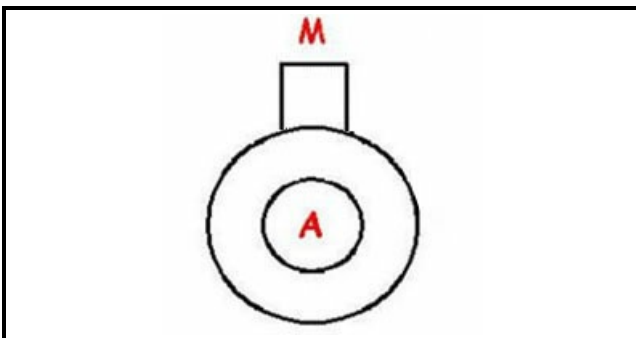

1203044

PUMP 200/240V 50/60HZ

Date: 23-11-2024

ORIGINAL
OSP
SPARE PARTS**Technical data**

DIAMETER SUCTION mm	A=35mm
DIAMETER FLOW mm	M=31mm
KILOWATT KW	KW=0,032
MONOPHASE	230V
HP - POWER	HP=0,043

Manufacturer code