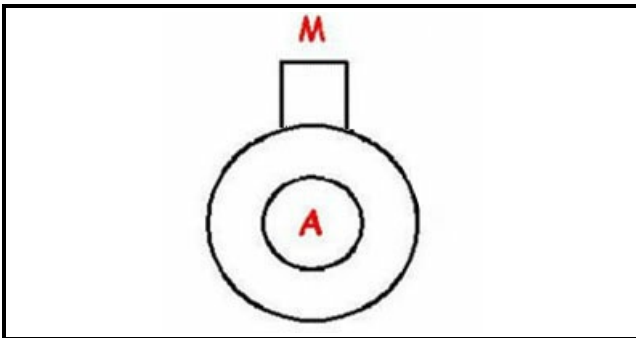

1203044

**PUMP 200/240V 50/60HZ**

Date: 23-12-2024

ORIGINAL  
**OSP**  
SPARE PARTS**Technical data**

DIAMETER SUCTION mm	A=35mm
DIAMETER FLOW mm	M=31mm
KILOWATT KW	KW=0,032
MONOPHASE	230V
HP - POWER	HP=0,043