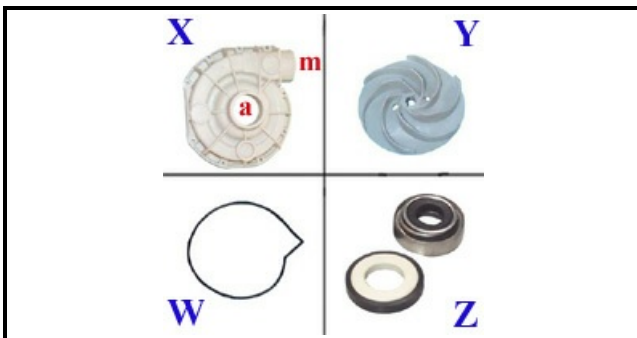

1203048

**WASHING PUMP 0.185 KW 230V 50Hz**

Date: 22-11-2024

ORIGINAL  
**OSP**  
SPARE PARTS**Technical data**

DIAMETER SUCTION mm	A=33mm
DIAMETER FLOW mm	M=30mm
KILOWATT KW	KW=0,19
MONOPHASE	230V
HP - POWER	HP=0,15
HERTZ -HZ-	Hz=50
DIRECTION OF ROTATION LEFT	SX/LEFT
FAN	Y=3109277
CAPACITOR	1135007