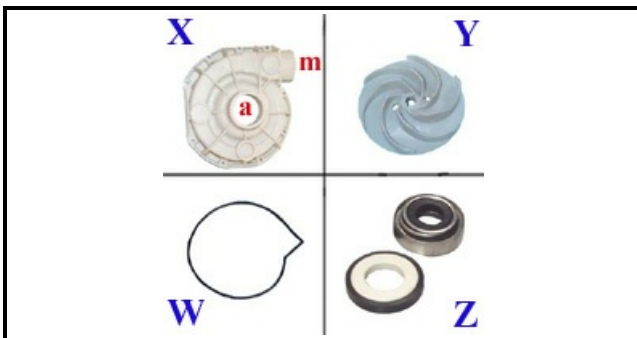

1203048

WASHING PUMP 0.185 KW 230V 50Hz

Date: 03-03-2025

ORIGINAL
OSP
SPARE PARTS**Technical data**

DIAMETER SUCTION mm	A=33mm
DIAMETER FLOW mm	M=30mm
KILOWATT KW	KW=0,19
MONOPHASE	230V
HP - POWER	HP=0,15
HERTZ -HZ-	Hz=50
DIRECTION OF ROTATION LEFT	SX/LEFT
FAN	Y=3109277
BODY PUMP	3116012
CAPACITOR	1135007