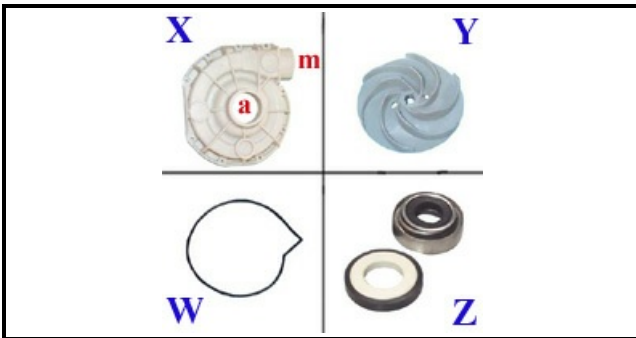

1203048

WASHING PUMP 0.185 KW 230V 50Hz

Date: 22-12-2024

**ORIGINAL
OSP
SPARE PARTS****Technical data**

DIAMETER SUCTION mm	A=33mm
DIAMETER FLOW mm	M=30mm
KILOWATT KW	KW=0,19
MONOPHASE	230V
HP - POWER	HP=0,15
HERTZ -HZ-	Hz=50
DIRECTION OF ROTATION LEFT	SX/LEFT
FAN	Y=3109277
CAPACITOR	1135007