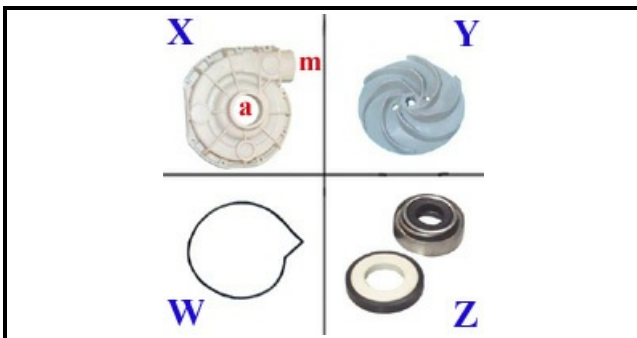

1203048

WASHING PUMP 0.185 KW 230V 50Hz

Date: 30-01-2025

ORIGINAL
OSP
SPARE PARTS**Technical data**

DIAMETER SUCTION mm	A=33mm
DIAMETER FLOW mm	M=30mm
KILOWATT KW	KW=0,19
MONOPHASE	230V
HP - POWER	HP=0,15
HERTZ -HZ-	Hz=50
DIRECTION OF ROTATION LEFT	SX/LEFT
FAN	Y=3109277
BODY PUMP	3116012
CAPACITOR	1135007