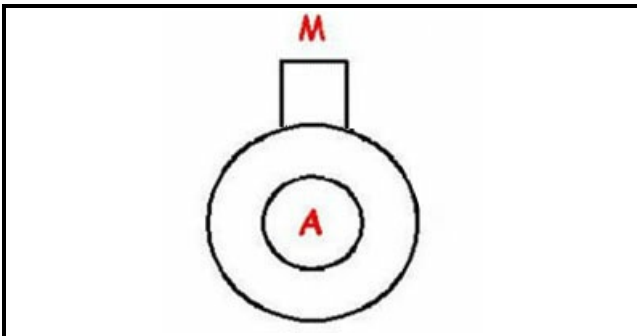

1203072

PUMP KW 3,0

Date: 14-04-2025

ORIGINAL
OSP
SPARE PARTS

Technical data

DIAMETER SUCTION mm	A=70mm
DIAMETER FLOW mm	M=70mm
KILOWATT KW	KW=3
THREE PHASE	TRIFASE/THREEPHASE
HP - POWER	HP=4,1
HERTZ -HZ-	Hz=50