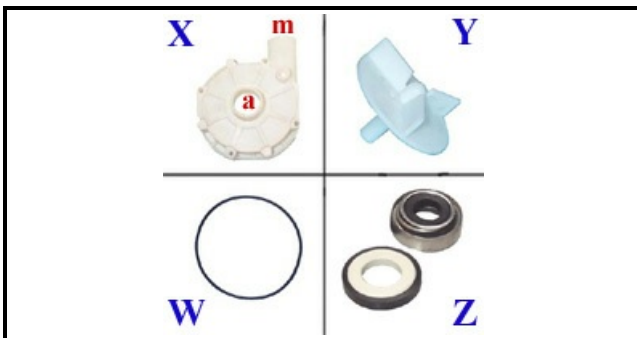

1203073

RINSE PUMP 230V 50HZ"

Date: 30-01-2025

ORIGINAL
OSP
SPARE PARTS**Technical data**

DIAMETER SUCTION mm	A=28mm
DIAMETER FLOW mm	M=28mm
KILOWATT KW	KW=0,24
MONOPHASE	230V
HP - POWER	HP=0,33
HERTZ -HZ-	HZ=50
DIRECTION OF ROTATION RIGHT	DX/RIGHT
CAPACITOR	5mF