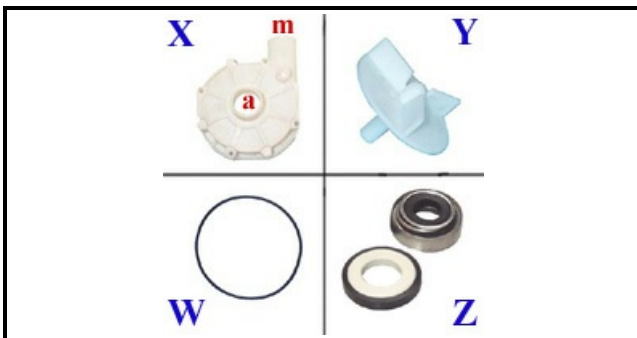

1203073

RINSE PUMP 230V 50HZ"

Date: 22-11-2024

ORIGINAL
OSP
SPARE PARTS**Technical data**

DIAMETER SUCTION mm	A=28mm
DIAMETER FLOW mm	M=28mm
KILOWATT KW	KW=0,24
MONOPHASE	230V
HP - POWER	HP=0,33
HERTZ -HZ-	HZ=50
DIRECTION OF ROTATION RIGHT	DX/RIGHT
CAPACITOR	5mF