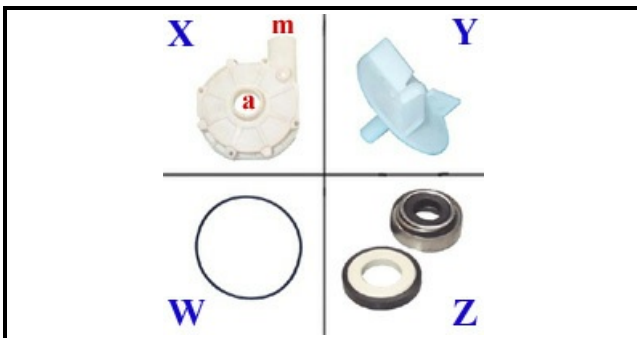

1203073

RINSE PUMP 230V 50HZ"

Date: 23-12-2024

ORIGINAL
OSP
SPARE PARTS**Technical data**

DIAMETER SUCTION mm	A=28mm
DIAMETER FLOW mm	M=28mm
KILOWATT KW	KW=0,24
MONOPHASE	230V
HP - POWER	HP=0,33
HERTZ -HZ-	HZ=50
DIRECTION OF ROTATION RIGHT	DX/RIGHT
CAPACITOR	5mF