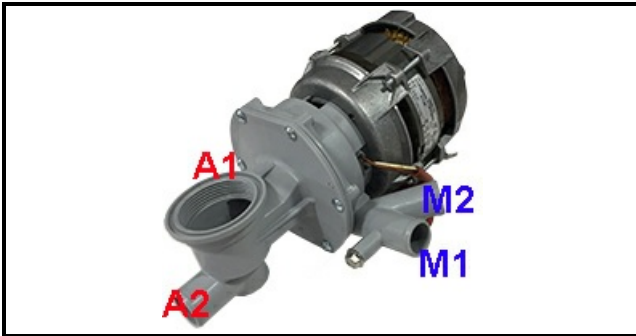

Technical data

DIAMETER SUCTION mm	A1=50mm
DIAMETER FLOW mm	M1=25mm
KILOWATT KW	KW=0,26
MONOPHASE	MONOFASE/MONOPHASE
HP - POWER	HP=0,35
HERTZ -HZ-	Hz=50
DIRECTION OF ROTATION RIGHT	DX/RIGHT
FAN	3109290
CAPACITOR	6,3Mf
DIAMETER SUCTION mm	A2=31mm
DIAMETER FLOW mm	M2=25mm

Manufacturer code

COMENDA - ALI GROUP SRL A SOCIO UNICO