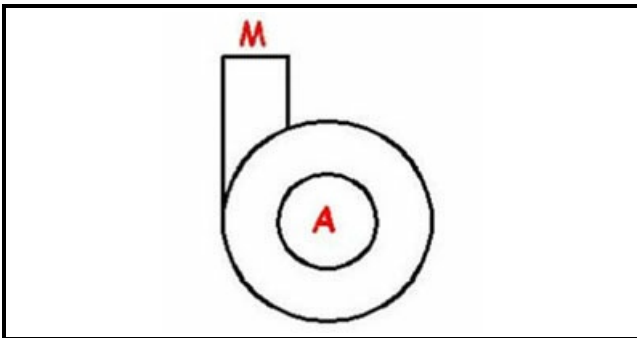

1203092

DRAIN PUMP

Date: 22-11-2024

ORIGINAL
OSP
SPARE PARTS**Technical data**

DIAMETER SUCTION mm	A=30mm
DIAMETER FLOW mm	B=22mm
KILOWATT KW	KW=0,03
MONOPHASE	MONOFASE/MONOPHASE

Manufacturer code

ARISTARCO / KASTEL S.P.A.