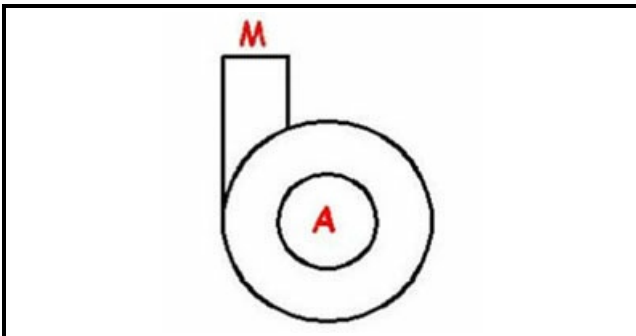

1203092

DRAIN PUMP

Date: 30-01-2025

ORIGINAL
OSP
SPARE PARTS**Technical data**

DIAMETER SUCTION mm	A=30mm
DIAMETER FLOW mm	B=22mm
KILOWATT KW	KW=0,03
MONOPHASE	MONOFASE/MONOPHASE

Manufacturer code

ARISTARCO / KASTEL S.P.A.