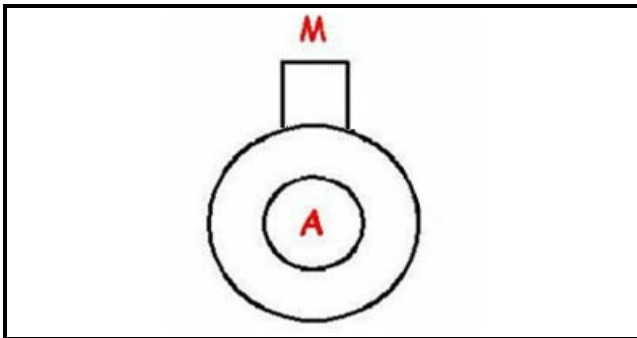

1203113

PUMP ASSEMBLY 220/50 ISOLATA

Date: 23-02-2025

ORIGINAL
OSP
SPARE PARTS

Technical data

DIAMETER SUCTION mm	A=24mm
DIAMETER FLOW mm	M=24mm
KILOWATT KW	KW=0,03
MONOPHASE	220V
HERTZ -HZ-	Hz=50

Manufacturer code