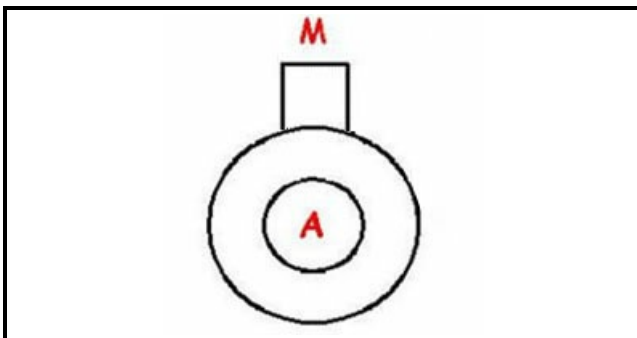

1203113

PUMP ASSEMBLY 220/50 ISOLATA

Date: 20-09-2024

ORIGINAL
OSP
SPARE PARTS**Technical data**

DIAMETER SUCTION mm	A=24mm
DIAMETER FLOW mm	M=24mm
KILOWATT KW	KW=0,03
MONOPHASE	220V
HERTZ -HZ-	Hz=50

Manufacturer code