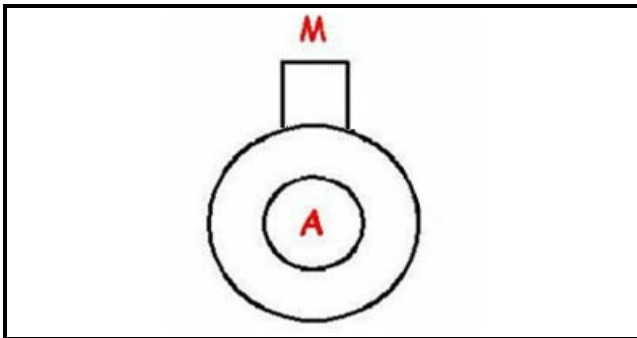

1203113

PUMP ASSEMBLY 220/50 ISOLATA

Date: 23-12-2024

ORIGINAL
OSP
SPARE PARTS

Technical data

| | |
|---------------------|---------|
| DIAMETER SUCTION mm | A=24mm |
| DIAMETER FLOW mm | M=24mm |
| KILOWATT KW | KW=0,03 |
| MONOPHASE | 220V |
| HERTZ -HZ- | Hz=50 |