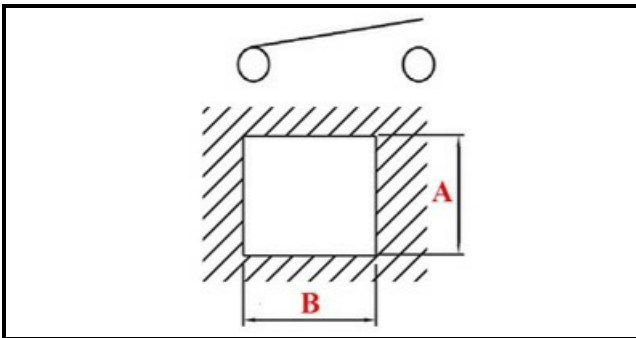

1108214

PUSH BUTTON

Date: 22-11-2024

**ORIGINAL
OSP
SPARE PARTS****Technical data**

DEPTH MM	B=28mm
WIDTH MM	A=11mm
NUMBER OF POLES	poles=2
FASTON MM	6,3mm

Manufacturer code

CASTEL MAC SRL
SCOTSMAN ICE Srl.
BAR LINE DIV. DELLA FRIMONT SPA