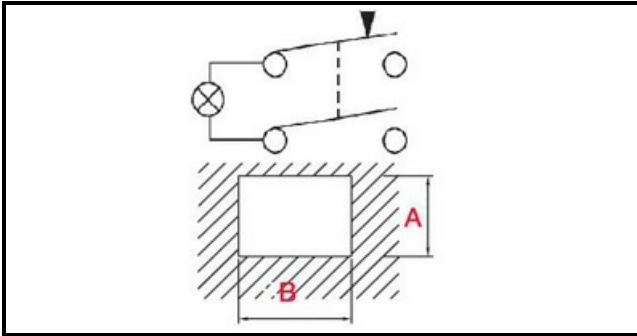

## Technical data

DEPTH MM	B=30mm
WIDTH MM	A=22mm
MONOPHASE	MONOFASE/MONOPHASE
NUMBER OF POLES	POLI/POLES=4
NUMBER OF POSITIONS	ROSSO/RED
FASTON MM	6MM