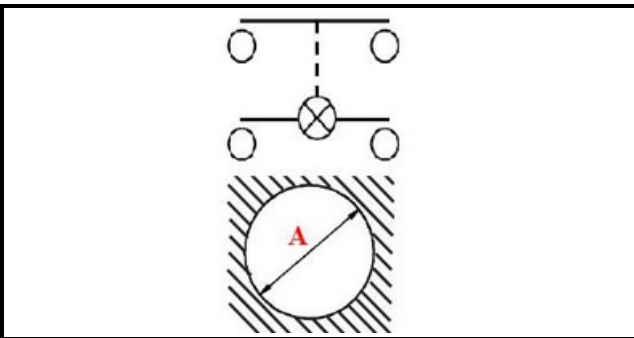

1108246

PUSH BUTTON ARROW

Date: 23-02-2025

Technical data

DIAMETER mm	Ø=25mm
MONOPHASE	MONOFASE/MONOPHASE
NUMBER OF POLES	POLI/POLES=4

Manufacturer code

Gruppo Cimbali S.p.A.