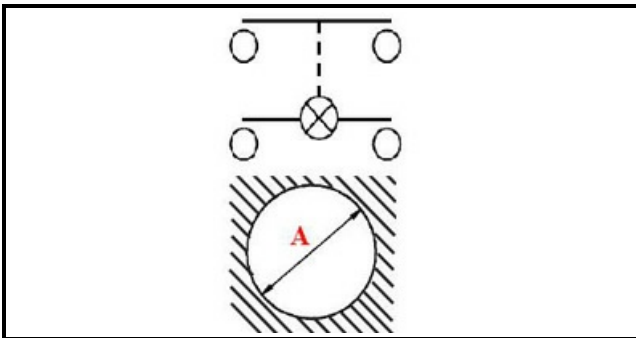

1108246

PUSH BUTTON ARROW

Date: 22-01-2025

Technical data

DIAMETER mm	Ø=25mm
MONOPHASE	MONOFASE/MONOPHASE
NUMBER OF POLES	POLI/POLES=4

Manufacturer code

Gruppo Cimbali S.p.A.