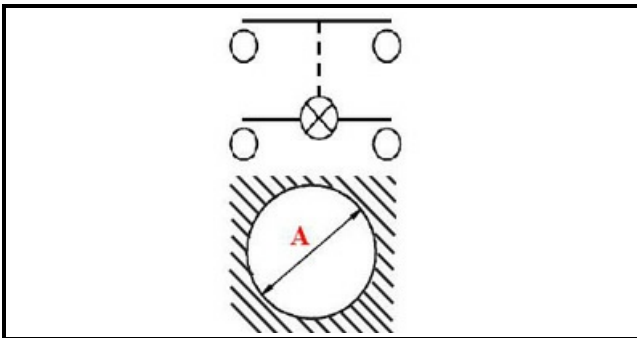

1108246

PUSH BUTTON ARROW

Date: 22-12-2024

Technical data

DIAMETER mm	Ø=25mm
MONOPHASE	MONOFASE/MONOPHASE
NUMBER OF POLES	POLI/POLES=4

Manufacturer code

Gruppo Cimbali S.p.A.