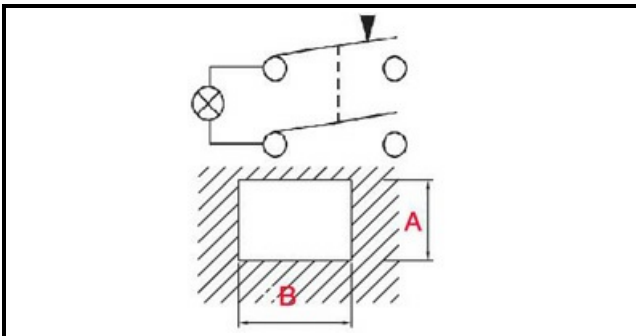

1108248

BIPOLAR PUSH BUTTON GREEN NO FRAME

Date: 22-11-2024

Technical data

DEPTH MM	B=30mm
WIDTH MM	A=22mm
MONOPHASE	MONOFASE/MONOPHASE
NUMBER OF POLES	POLI/POLES=4