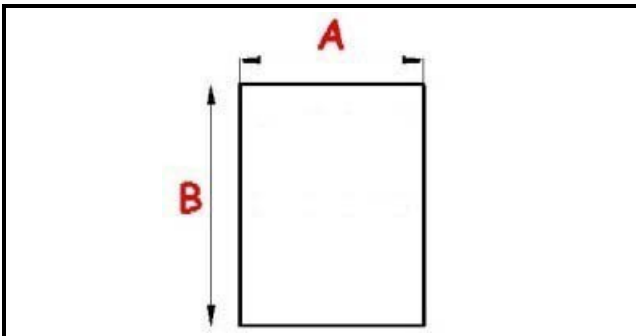

2103007

GASKET MAGNETIC SNAP ZANUSSI 385X600 QQ1

Date: 21-11-2024

**Technical data**

SHORT SIDE mm	A=385 mm
LONG SIDE mm	B=600 mm
PROFILE TYPE	QQ1

Manufacturer code

ELECTROLUX PROFESSIONAL S.P.A.