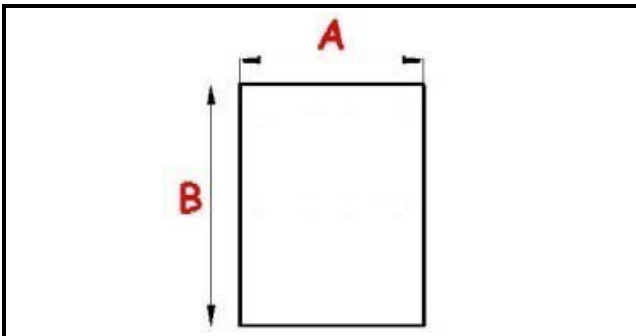

## Technical data

SHORT SIDE mm	A=385 mm
LONG SIDE mm	B=600 mm
PROFILE TYPE	QQ1