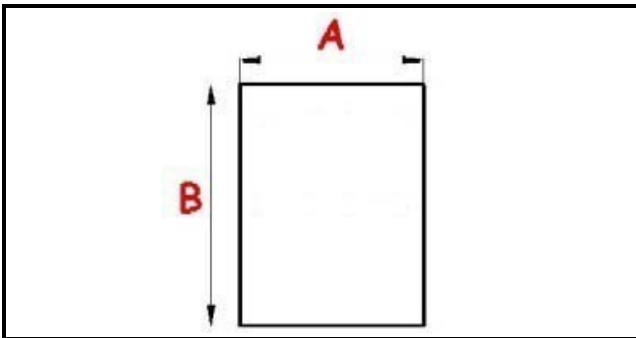

2103011

**GASKET MAGNETIC SNAP ZANUSSI 590X390 082725 QQ1**

Date: 22-01-2025

**Technical data**

SHORT SIDE mm	A=385 mm
LONG SIDE mm	B=585 mm
PROFILE TYPE	QQ1

**Manufacturer code**

ELECTROLUX PROFESSIONAL S.P.A.