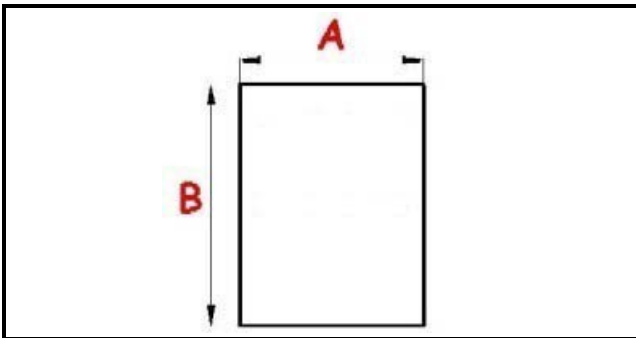

2103011

**GASKET MAGNETIC SNAP ZANUSSI 590X390 082725 QQ1**

Date: 22-12-2024

**Technical data**

SHORT SIDE mm	A=385 mm
LONG SIDE mm	B=585 mm
PROFILE TYPE	QQ1

**Manufacturer code**

ELECTROLUX PROFESSIONAL S.P.A.