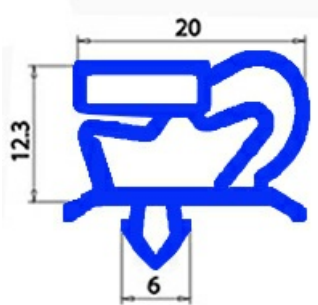

2103011

**GASKET MAGNETIC SNAP ZANUSSI 590X390 082725 QQ1**

Date: 22-01-2025

**Technical data**

SHORT SIDE mm	A=385 mm
LONG SIDE mm	B=585 mm
PROFILE TYPE	QQ1

**Manufacturer code**

ELECTROLUX PROFESSIONAL S.P.A.