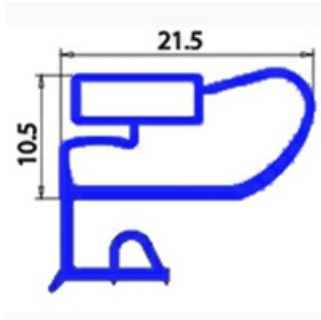

2103015

**ANGLED MIDDLE-EDGED MAGNETIC GASKET 1/2 RIM 770X670
081294 XX4**

Date: 22-01-2025

**Technical data**

SHORT SIDE mm	A=670 mm
LONG SIDE mm	B=770 mm
PROFILE TYPE	XX4

Manufacturer code

ELECTROLUX PROFESSIONAL S.P.A.