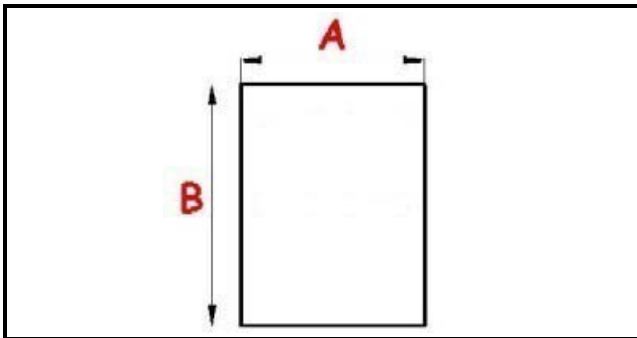

2103015

**ANGLED MIDDLE-EDGED MAGNETIC GASKET 1/2 RIM 770X670
081294 XX4**

Date: 22-02-2025

**Technical data**

SHORT SIDE mm	A=670 mm
LONG SIDE mm	B=770 mm
PROFILE TYPE	XX4

Manufacturer code

ELECTROLUX PROFESSIONAL S.P.A.
ELECTROLUX PROFESSIONAL S.P.A.