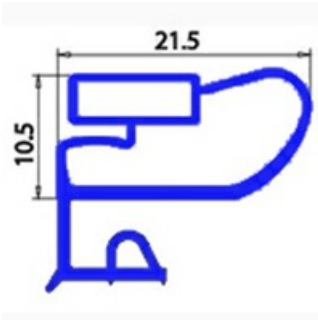

2103015

**ANGLED MIDDLE-EDGED MAGNETIC GASKET 1/2 RIM 770X670
081294 XX4**

Date: 22-12-2024

**Technical data**

SHORT SIDE mm	A=670 mm
LONG SIDE mm	B=770 mm
PROFILE TYPE	XX4

Manufacturer code

ELECTROLUX PROFESSIONAL S.P.A.