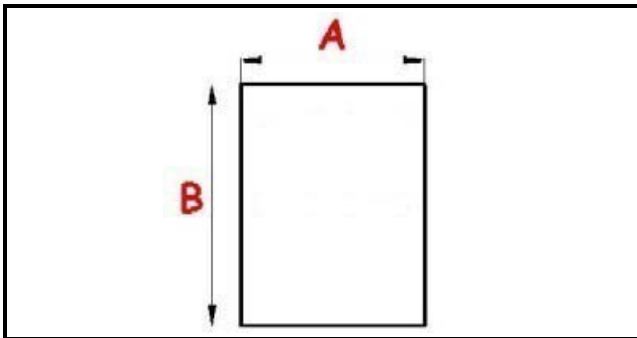

2103015

**ANGLED MIDDLE-EDGED MAGNETIC GASKET 1/2 RIM 770X670
081294 XX4**

Date: 22-01-2025

**Technical data**

SHORT SIDE mm	A=670 mm
LONG SIDE mm	B=770 mm
PROFILE TYPE	XX4

Manufacturer code

ELECTROLUX PROFESSIONAL S.P.A.