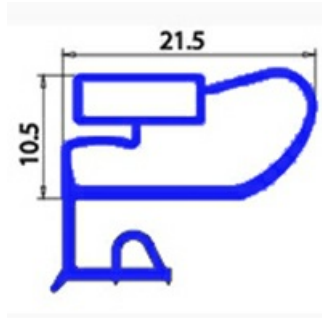

2103015

**ANGLED MIDDLE-EDGED MAGNETIC GASKET 1/2 RIM 770X670
081294 XX4**

Date: 22-02-2025

**Technical data**

SHORT SIDE mm	A=670 mm
LONG SIDE mm	B=770 mm
PROFILE TYPE	XX4

Manufacturer code

ELECTROLUX PROFESSIONAL S.P.A.
ELECTROLUX PROFESSIONAL S.P.A.