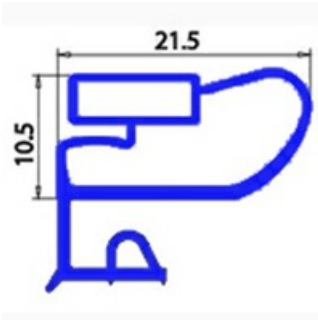

2103015

**ANGLED MIDDLE-EDGED MAGNETIC GASKET 1/2 RIM 770X670
081294 XX4**

Date: 21-11-2024

**Technical data**

SHORT SIDE mm	A=670 mm
LONG SIDE mm	B=770 mm
PROFILE TYPE	XX4

Manufacturer code

ELECTROLUX PROFESSIONAL S.P.A.