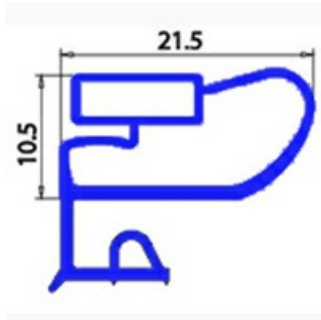

2103018

**ANGLED MIDDLE-EDGED MAGNETIC GASKET 1/2 RIM 390X640
0A8075 XX4**

Date: 22-12-2024