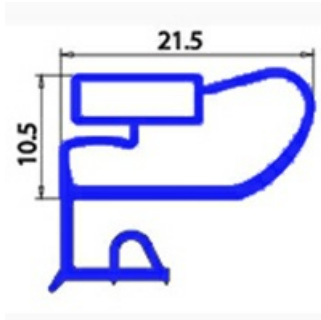

2103018

**ANGLED MIDDLE-EDGED MAGNETIC GASKET 1/2 RIM 390X640
0A8075 XX4**

Date: 22-02-2025

**Technical data**

SHORT SIDE mm	A=390 mm
LONG SIDE mm	B=640 mm
PROFILE TYPE	XX4

Manufacturer code

ELECTROLUX PROFESSIONAL S.P.A.
MBM- EUROTEC SRL -
MBM- EUROTEC SRL -