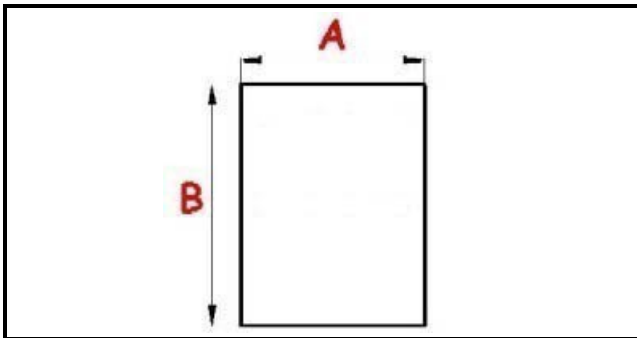

Technical data

SHORT SIDE mm	A=390 mm
LONG SIDE mm	B=640 mm
PROFILE TYPE	XX4

Manufacturer code

ELECTROLUX PROFESSIONAL S.P.A.
MBM- EUROTEC SRL -
MBM- EUROTEC SRL -