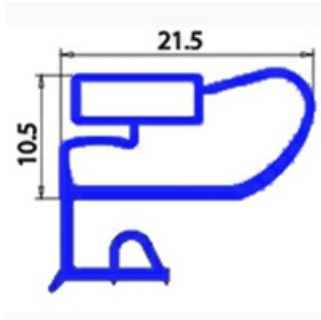

2103018

**ANGLED MIDDLE-EDGED MAGNETIC GASKET 1/2 RIM 390X640
0A8075 XX4**

Date: 21-11-2024

**Technical data**

SHORT SIDE mm	A=390 mm
LONG SIDE mm	B=640 mm
PROFILE TYPE	XX4

Manufacturer code

ELECTROLUX PROFESSIONAL S.P.A.
MBM- EUROTEC SRL -
MBM- EUROTEC SRL -