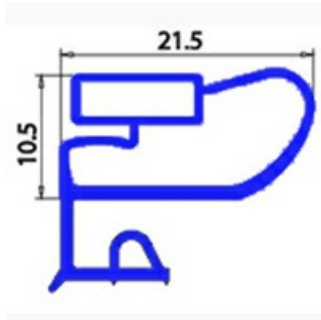

2103018

**ANGLED MIDDLE-EDGED MAGNETIC GASKET 1/2 RIM 390X640
0A8075 XX4**

Date: 22-12-2024

**Technical data**

SHORT SIDE mm	A=390 mm
LONG SIDE mm	B=640 mm
PROFILE TYPE	XX4

Manufacturer code

ELECTROLUX PROFESSIONAL S.P.A.
MBM- EUROTEC SRL -
MBM- EUROTEC SRL -