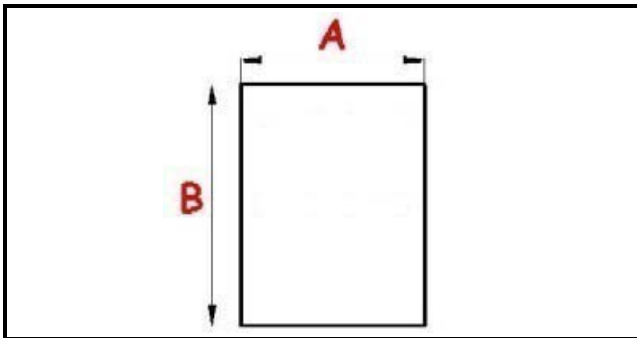

2103018

**ANGLED MIDDLE-EDGED MAGNETIC GASKET 1/2 RIM 390X640
0A8075 XX4**

Date: 21-11-2024

**Technical data**

SHORT SIDE mm	A=390 mm
LONG SIDE mm	B=640 mm
PROFILE TYPE	XX4

Manufacturer code

ELECTROLUX PROFESSIONAL S.P.A.
MBM- EUROTEC SRL -
MBM- EUROTEC SRL -