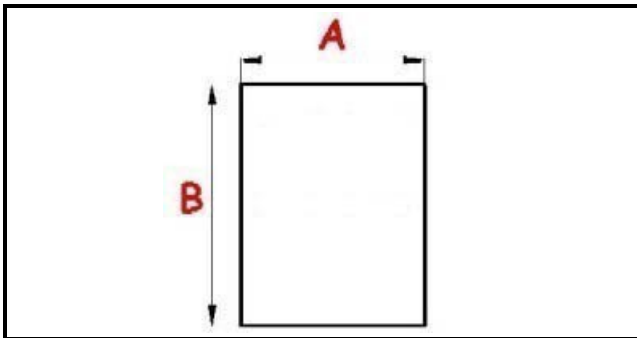

2103018

**ANGLED MIDDLE-EDGED MAGNETIC GASKET 1/2 RIM 390X640
0A8075 XX4**

Date: 22-12-2024

**Technical data**

SHORT SIDE mm	A=390 mm
LONG SIDE mm	B=640 mm
PROFILE TYPE	XX4

Manufacturer code

ELECTROLUX PROFESSIONAL S.P.A.
MBM- EUROTEC SRL -
MBM- EUROTEC SRL -