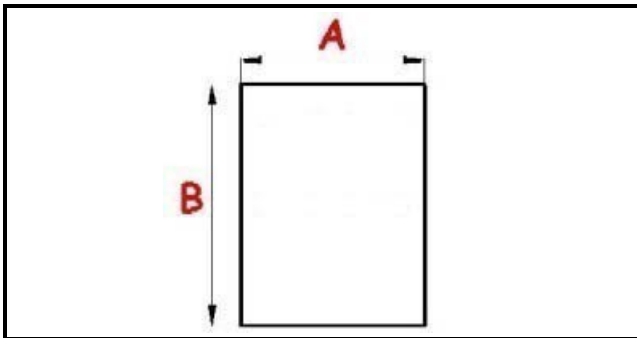

2103018

**ANGLED MIDDLE-EDGED MAGNETIC GASKET 1/2 RIM 390X640
0A8075 XX4**

Date: 22-02-2025

**Technical data**

SHORT SIDE mm	A=390 mm
LONG SIDE mm	B=640 mm
PROFILE TYPE	XX4

Manufacturer code

ELECTROLUX PROFESSIONAL S.P.A.
MBM- EUROTEC SRL -
MBM- EUROTEC SRL -