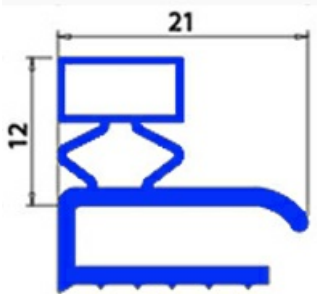

2103032

ANGLED MIDDLE-EDGED MAGNETIC GASKET A. PO 660X1375 XX5

Date: 22-12-2024

**Technical data**

SHORT SIDE mm	A=660 mm
LONG SIDE mm	B=1360 mm
PROFILE TYPE	XX5

Manufacturer code

ANGELO PO GRANDI CUCINE SPA