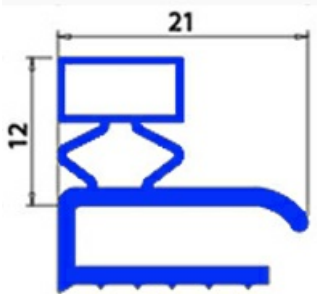

2103032

**ANGLED MIDDLE-EDGED MAGNETIC GASKET A. PO 660X1375 XX5**

Date: 22-02-2025

**Technical data**

SHORT SIDE mm	A=660 mm
LONG SIDE mm	B=1360 mm
PROFILE TYPE	XX5

**Manufacturer code**

ANGELO PO GRANDI CUCINE SPA