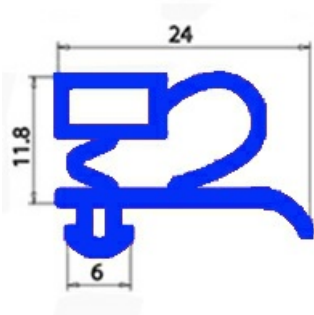

2103045

GASKET MAGNETIC SNAP 1465X590 MM QQ3

Date: 05-02-2025

**Technical data**

SHORT SIDE mm	A=590 mm
LONG SIDE mm	B=1465 mm
PROFILE TYPE	QQ3