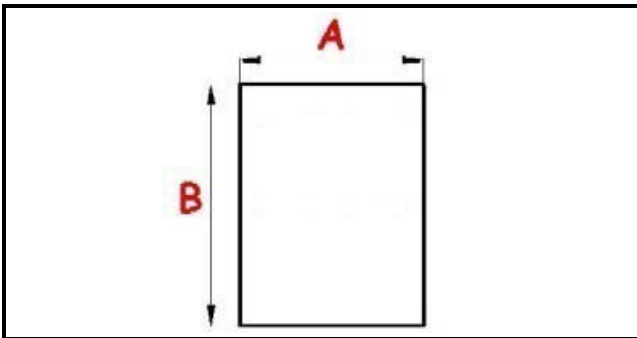

2103045

GASKET MAGNETIC SNAP 1465X590 MM QQ3

Date: 05-02-2025

**Technical data**

SHORT SIDE mm	A=590 mm
LONG SIDE mm	B=1465 mm
PROFILE TYPE	QQ3