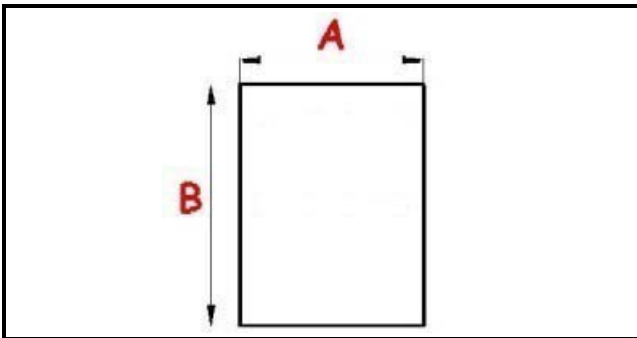

2103046

GASKET MAGNETIC SNAP 390X630 MM QQ1

Date: 21-11-2024

Technical data

SHORT SIDE mm	A=390 mm
LONG SIDE mm	B=640 mm
PROFILE TYPE	QQ1