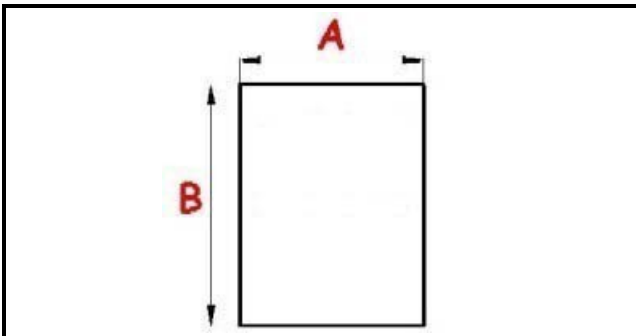

## Technical data

SHORT SIDE mm	A=390 mm
LONG SIDE mm	B=640 mm
PROFILE TYPE	QQ1