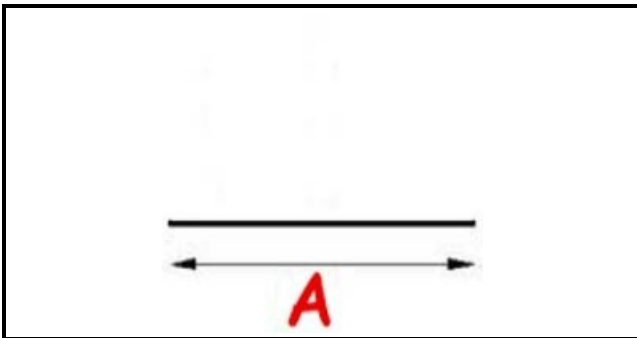

2103058

COLD STORE GASKET SNAP 34X18,5X1000 mm YY10

Date: 22-02-2025

**Technical data**

LONG SIDE mm	A= 1000 mm - 34X18,5X12mm
PROFILE TYPE	YY10