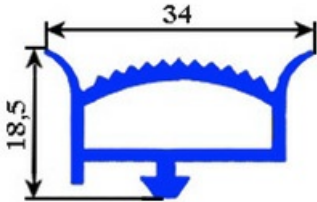

2103058

COLD STORE GASKET SNAP 34X18,5X1000 mm YY10

Date: 22-02-2025

**Technical data**

LONG SIDE mm	A= 1000 mm - 34X18,5X12mm
PROFILE TYPE	YY10