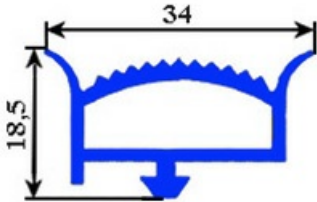

2103058

COLD STORE GASKET SNAP 34X18,5X1000 mm YY10

Date: 23-11-2024

**Technical data**

LONG SIDE mm	A= 1000 mm - 34X18,5X12mm
PROFILE TYPE	YY10