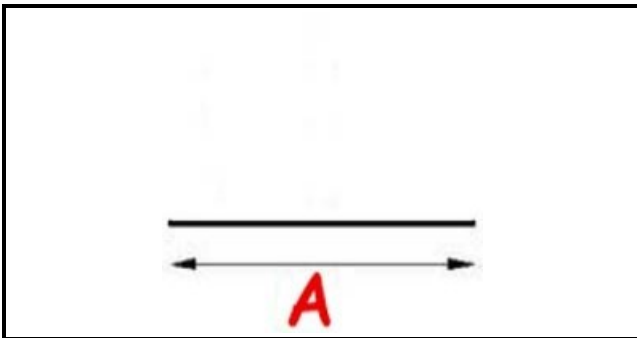

2103058

COLD STORE GASKET SNAP 34X18,5X1000 mm YY10

Date: 23-11-2024

**Technical data**

LONG SIDE mm	A= 1000 mm - 34X18,5X12mm
PROFILE TYPE	YY10