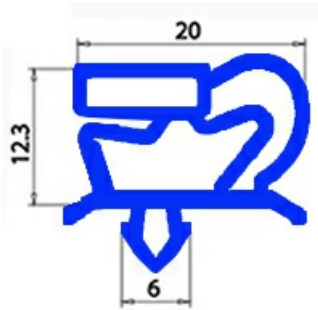

# GASKET MAGNETIC SNAP 1570X670 mm ILSA QQ1

Date: 12-04-2025

## Technical data

|               |           |
|---------------|-----------|
| SHORT SIDE mm | A=670 mm  |
| LONG SIDE mm  | B=1570 mm |
| PROFILE TYPE  | QQ1       |