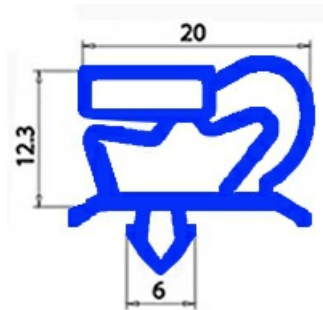

2103083

GASKET MAGNETIC SNAP A.PO 37Q2590 685X1600mm QQ1

Date: 23-02-2025

**Technical data**

SHORT SIDE mm	A=685 mm
LONG SIDE mm	B=1600 mm
PROFILE TYPE	QQ1

Manufacturer code

ANGELO PO GRANDI CUCINE SPA