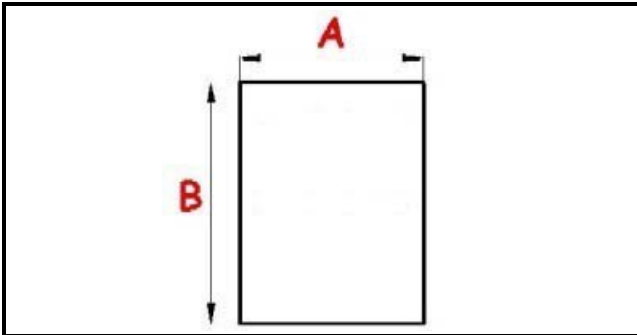

2103083

GASKET MAGNETIC SNAP A.PO 37Q2590 685X1600mm QQ1

Date: 08-04-2025

Technical data

SHORT SIDE mm	A=685 mm
LONG SIDE mm	B=1600 mm
PROFILE TYPE	QQ1

Manufacturer code

ANGELO PO GRANDI CUCINE SPA