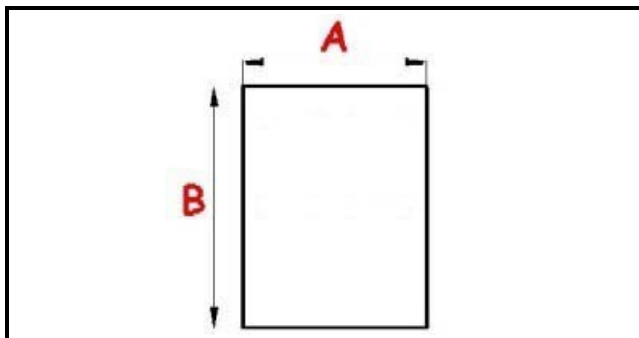

2103083

GASKET MAGNETIC SNAP A.PO 37Q2590 685X1600mm QQ1

Date: 23-02-2025

**Technical data**

SHORT SIDE mm	A=685 mm
LONG SIDE mm	B=1600 mm
PROFILE TYPE	QQ1

Manufacturer code

ANGELO PO GRANDI CUCINE SPA