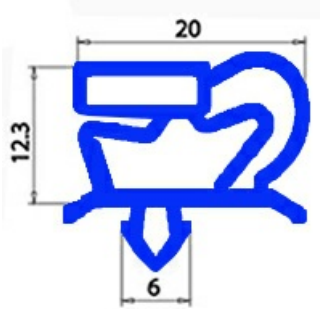

2103083

GASKET MAGNETIC SNAP A.PO 37Q2590 685X1600mm QQ1

Date: 08-04-2025

Technical data

SHORT SIDE mm	A=685 mm
LONG SIDE mm	B=1600 mm
PROFILE TYPE	QQ1

Manufacturer code

ANGELO PO GRANDI CUCINE SPA