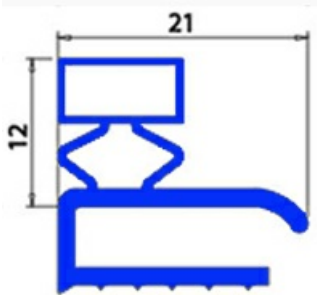

2103093

ANGLED MIDDLE-EDGED MAGNETIC GASKET FOR DRAWER 295X385mm XX5

Date: 22-12-2024

Technical data

SHORT SIDE mm	A=295mm
LONG SIDE mm	B=385 mm
PROFILE TYPE	XX5

Manufacturer code

ANGELO PO GRANDI CUCINE SPA