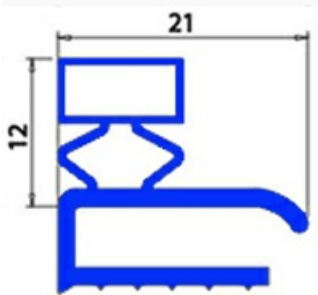

# ANGLED MIDDLE-EDGED MAGNETIC GASKET FOR DRAWER 295X385mm XX5

Date: 23-02-2025

## Technical data

|               |          |
|---------------|----------|
| SHORT SIDE mm | A=295mm  |
| LONG SIDE mm  | B=385 mm |
| PROFILE TYPE  | XX5      |