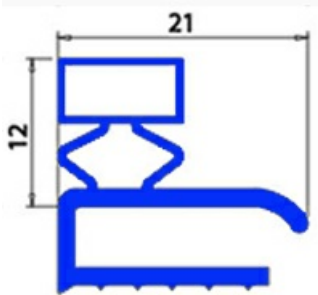

2103093

ANGLED MIDDLE-EDGED MAGNETIC GASKET FOR DRAWER 295X385mm XX5

Date: 22-01-2025

Technical data

SHORT SIDE mm	A=295mm
LONG SIDE mm	B=385 mm
PROFILE TYPE	XX5

Manufacturer code

ANGELO PO GRANDI CUCINE SPA