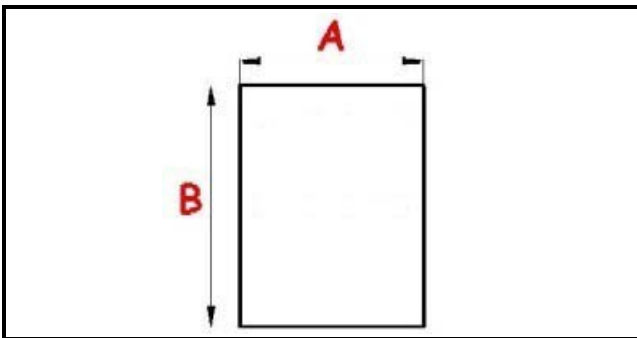

2103093

ANGLED MIDDLE-EDGED MAGNETIC GASKET FOR DRAWER 295X385mm XX5

Date: 05-04-2025

Technical data

SHORT SIDE mm	A=295mm
LONG SIDE mm	B=385 mm
PROFILE TYPE	XX5

Manufacturer code

ANGELO PO GRANDI CUCINE SPA