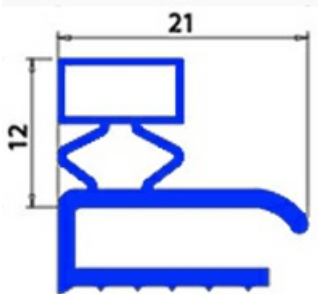

2103093

ANGLED MIDDLE-EDGED MAGNETIC GASKET FOR DRAWER 295X385mm XX5

Date: 05-04-2025

Technical data

SHORT SIDE mm	A=295mm
LONG SIDE mm	B=385 mm
PROFILE TYPE	XX5

Manufacturer code

ANGELO PO GRANDI CUCINE SPA