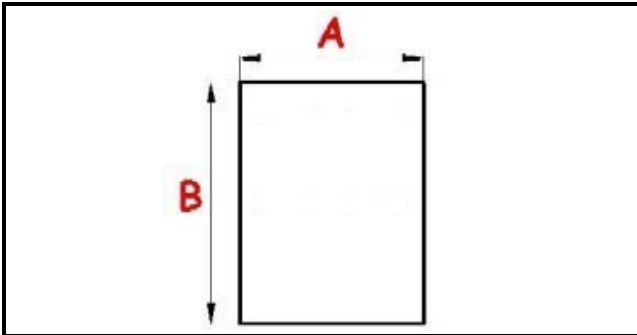

# ANGLED MIDDLE-EDGED MAGNETIC GASKET 610X385 mm A.PO XX5

Date: 12-04-2025

ORIGINAL  
**OSP**  
SPARE PARTS

## Technical data

SHORT SIDE mm	A=385 mm
LONG SIDE mm	B=610 mm
PROFILE TYPE	XX5