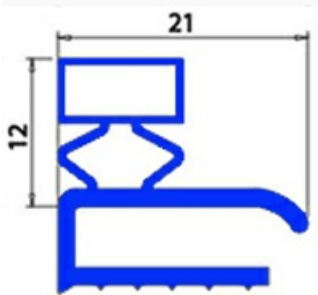

2103094

ANGLED MIDDLE-EDGED MAGNETIC GASKET 610X385 mm A.PO XX5

Date: 21-11-2024

ORIGINAL
OSP
SPARE PARTS

Technical data

SHORT SIDE mm	A=385 mm
LONG SIDE mm	B=610 mm
PROFILE TYPE	XX5

Manufacturer code

ANGELO PO GRANDI CUCINE SPA