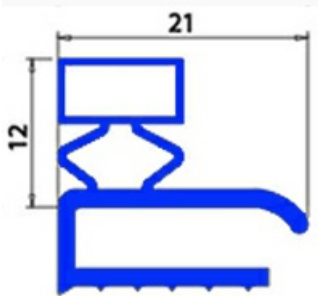

# ANGLED MIDDLE-EDGED MAGNETIC GASKET 610X385 mm A.PO XX5

Date: 12-04-2025

ORIGINAL  
**OSP**  
SPARE PARTS

## Technical data

SHORT SIDE mm	A=385 mm
LONG SIDE mm	B=610 mm
PROFILE TYPE	XX5