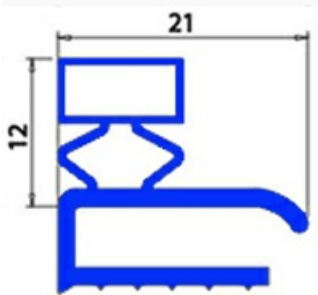

2103094

ANGLED MIDDLE-EDGED MAGNETIC GASKET 610X385 mm A.PO XX5

Date: 21-11-2024

ORIGINAL
OSP
SPARE PARTS