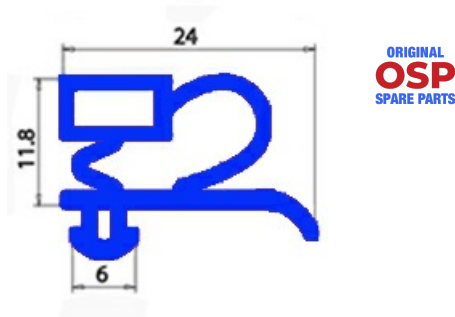

2103098

DOOR GASKET MAGNETIC SNAP A.PO 37Q0210 670X1530mm QQ3

Date: 02-02-2025

**Technical data**

SHORT SIDE mm	A=670 mm
LONG SIDE mm	B=1530 mm
PROFILE TYPE	QQ3

Manufacturer code

ANGELO PO GRANDI CUCINE SPA