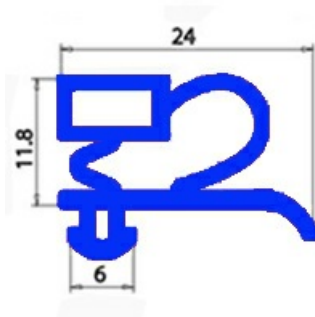

2103098

DOOR GASKET MAGNETIC SNAP A.PO 37Q0210 670X1530mm QQ3

Date: 26-12-2024

ORIGINAL
OSP
SPARE PARTS**Technical data**

SHORT SIDE mm	A=670 mm
LONG SIDE mm	B=1530 mm
PROFILE TYPE	QQ3

Manufacturer code

ANGELO PO GRANDI CUCINE SPA