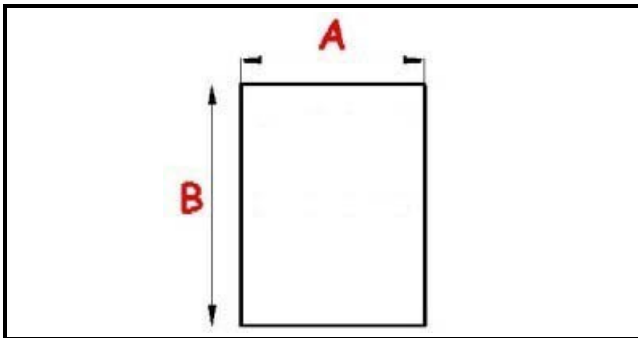

2103098

DOOR GASKET MAGNETIC SNAP A.PO 37Q0210 670X1530mm QQ3

Date: 02-02-2025

**Technical data**

SHORT SIDE mm	A=670 mm
LONG SIDE mm	B=1530 mm
PROFILE TYPE	QQ3

Manufacturer code

ANGELO PO GRANDI CUCINE SPA