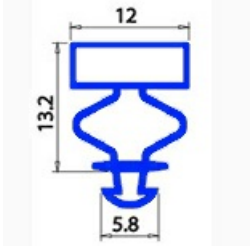

# GASKET MAGNETIC SNAP BAR 2200mm YY1

Date: 21-11-2024

## Technical data

LONG SIDE mm	A=2200 mm
PROFILE TYPE	YY1