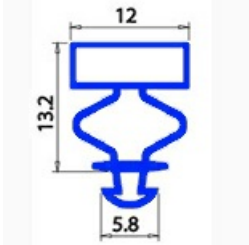

2103100

GASKET MAGNETIC SNAP BAR 2200mm YY1

Date: 23-02-2025

Technical data

LONG SIDE mm	A=2200 mm
PROFILE TYPE	YY1