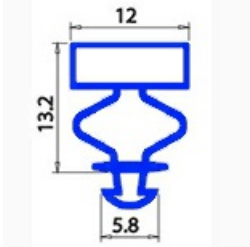

# GASKET MAGNETIC SNAP BAR 2200mm YY1

Date: 05-04-2025

## Technical data

LONG SIDE mm	A=2200 mm
PROFILE TYPE	YY1