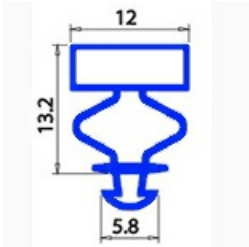

2103100

GASKET MAGNETIC SNAP BAR 2200mm YY1

Date: 22-01-2025

Technical data

LONG SIDE mm	A=2200 mm
PROFILE TYPE	YY1