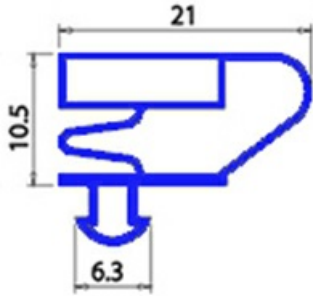

2103108

MAGNETIC SNAP IN GASKET 667X1525MM QQ4

Date: 05-04-2025

ORIGINAL
OSP
SPARE PARTS

Technical data

SHORT SIDE mm	A=667mm
LONG SIDE mm	B=1525mm
PROFILE TYPE	QQ4

Manufacturer code

ANGELO PO GRANDI CUCINE SPA