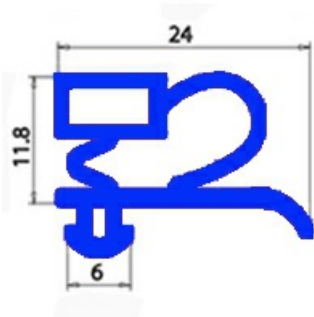

2103118

GASKET MAGNETIC SNAP HALF DOOR IBERNA 665X770 mm QQ3

Date: 27-11-2024

**Technical data**

SHORT SIDE mm	A=665 mm
LONG SIDE mm	B=770 mm
PROFILE TYPE	QQ3