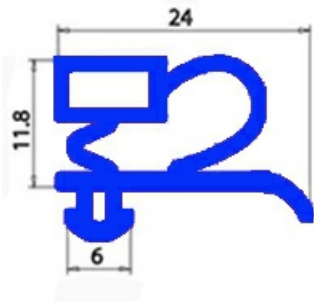

# GASKET MAGNETIC SNAP HALF DOOR IBERNA 665X770 mm QQ3

Date: 08-04-2025

## Technical data

SHORT SIDE mm	A=665 mm
LONG SIDE mm	B=770 mm
PROFILE TYPE	QQ3