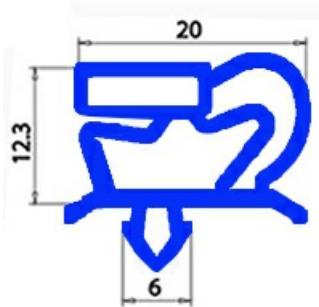

2103123

GASKET MAGNETIC SNAP 390X400mm QQ1

Date: 23-02-2025

**Technical data**

SHORT SIDE mm	A=390 mm
LONG SIDE mm	B=400 mm
PROFILE TYPE	QQ1

Manufacturer code

ANGELO PO GRANDI CUCINE SPA