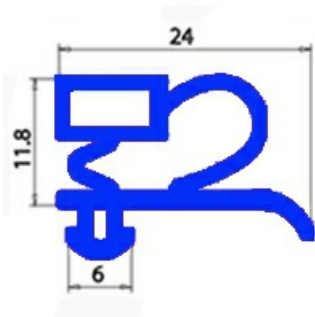

2103125

**GASKET MAGNETIC SNAP FOR DRAWER 1/3-1/1 A.PO QQ3**

Date: 22-01-2025

**Technical data**

SHORT SIDE mm	A=150 mm
LONG SIDE mm	B=385 mm
PROFILE TYPE	QQ3

**Manufacturer code**

ANGELO PO GRANDI CUCINE SPA