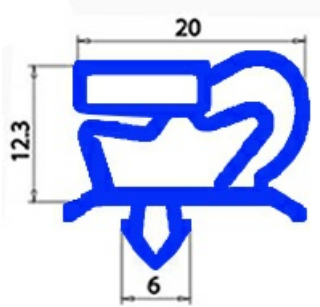

2103126

GASKET MAGNETIC SNAP 640X430mm QQ1

Date: 11-04-2025

Technical data

SHORT SIDE mm	A=430 mm
LONG SIDE mm	B=640 mm
PROFILE TYPE	QQ1