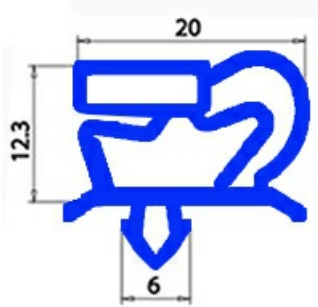

2103136

GASKET MAGNETIC SNAP 628X402mm QQ1

Date: 12-04-2025

Technical data

SHORT SIDE mm	A=402 mm
LONG SIDE mm	B=628 mm
PROFILE TYPE	QQ1

Manufacturer code

ILSA SPA