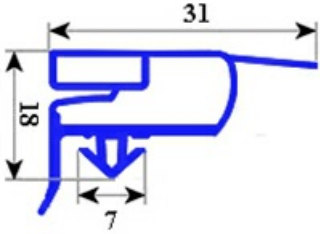

2103138

GASKET MAGNETIC SNAP 664X1570mm QQ6

Date: 06-04-2025

Technical data

SHORT SIDE mm	A=664 mm
LONG SIDE mm	B=1570 mm
PROFILE TYPE	QQ6

Manufacturer code

ELECTROLUX PROFESSIONAL S.P.A.
MBM- EUROTEC SRL -