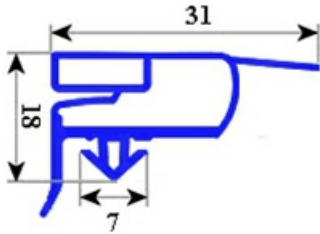

2103138

GASKET MAGNETIC SNAP 664X1570mm QQ6

Date: 23-02-2025

Technical data

SHORT SIDE mm	A=664 mm
LONG SIDE mm	B=1570 mm
PROFILE TYPE	QQ6

Manufacturer code

ELECTROLUX PROFESSIONAL S.P.A.

MBM- EUROTEC SRL -