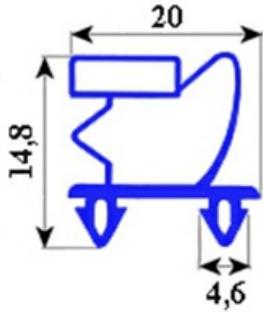

# MAGNETIC SNAP-IN GASKET 1540X665mm YY2

Date: 05-04-2025

## Technical data

SHORT SIDE mm	A=665 mm
LONG SIDE mm	B=1540 mm
PROFILE TYPE	YY2