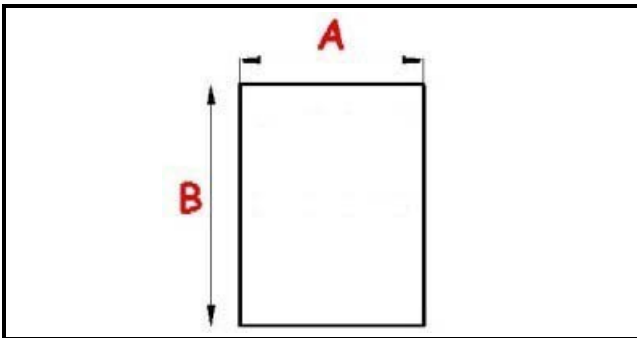

2103143

MAGNETIC SNAP-IN GASKET 1540X665mm YY2

Date: 22-11-2024

Technical data

SHORT SIDE mm	A=665 mm
LONG SIDE mm	B=1540 mm
PROFILE TYPE	YY2