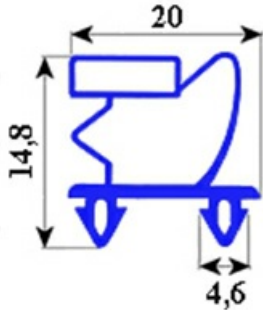

2103143

MAGNETIC SNAP-IN GASKET 1540X665mm YY2

Date: 22-11-2024

Technical data

SHORT SIDE mm	A=665 mm
LONG SIDE mm	B=1540 mm
PROFILE TYPE	YY2