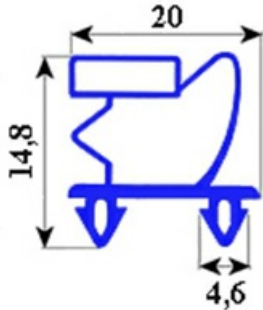

2103143

MAGNETIC SNAP-IN GASKET 1540X665mm YY2

Date: 23-12-2024

**Technical data**

SHORT SIDE mm	A=665 mm
LONG SIDE mm	B=1540 mm
PROFILE TYPE	YY2