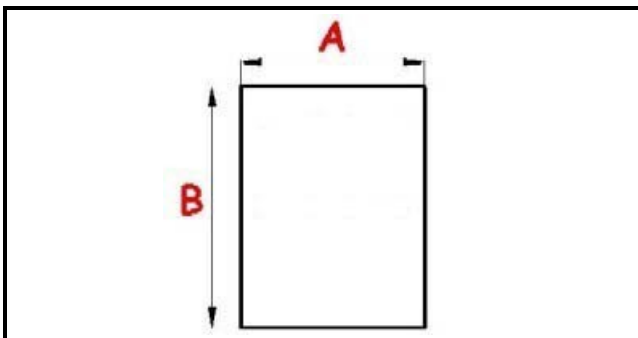

# GASKET MAGNETIC SNAP 1515X790mm XX1

Date: 04-04-2025

## Technical data

SHORT SIDE mm	A=790 mm
LONG SIDE mm	B=1515 mm
PROFILE TYPE	XX1