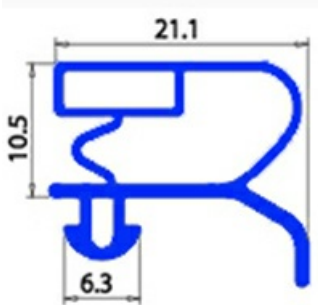

# GASKET MAGNETIC SNAP 1515X790mm XX1

Date: 21-11-2024

## Technical data

SHORT SIDE mm	A=790 mm
LONG SIDE mm	B=1515 mm
PROFILE TYPE	XX1