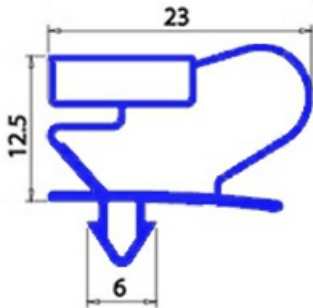

2103145

MAGNETIC SNAP IN GASKET 463X613MM QQ2

Date: 23-02-2025

ORIGINAL
OSP
SPARE PARTS**Technical data**

SHORT SIDE mm	A=463 mm
LONG SIDE mm	B=613 mm
PROFILE TYPE	QQ2

Manufacturer code

ANGELO PO GRANDI CUCINE SPA