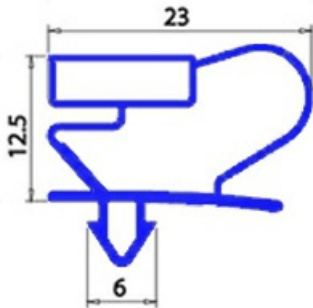

2103145

MAGNETIC SNAP IN GASKET 463X613MM QQ2

Date: 21-11-2024

ORIGINAL
OSP
SPARE PARTS**Technical data**

SHORT SIDE mm	A=463 mm
LONG SIDE mm	B=613 mm
PROFILE TYPE	QQ2

Manufacturer code

ANGELO PO GRANDI CUCINE SPA