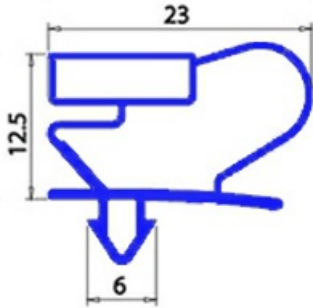

# MAGNETIC SNAP IN GASKET 463X613MM QQ2

Date: 05-04-2025

ORIGINAL  
**OSP**  
SPARE PARTS

## Technical data

SHORT SIDE mm	A=463 mm
LONG SIDE mm	B=613 mm
PROFILE TYPE	QQ2