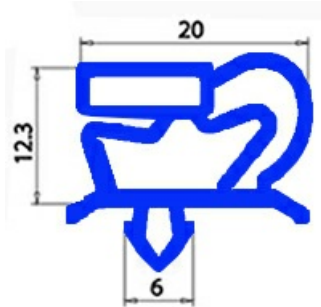

2103161

**GASKET MAGNETIC SNAP 385X275MM ZANUSSI QQ1**

Date: 22-11-2024

**Technical data**

SHORT SIDE mm	A=275 mm
LONG SIDE mm	B=385 mm
PROFILE TYPE	QQ1

**Manufacturer code**

ELECTROLUX PROFESSIONAL S.P.A.