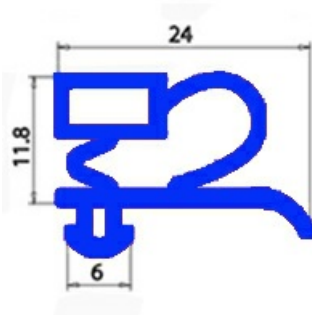

2103162

**GASKET MAGNETIC SNAP 1475X690 mm QQ3**

Date: 23-12-2024

**Technical data**

SHORT SIDE mm	A=690 mm
LONG SIDE mm	B=1475 mm
PROFILE TYPE	QQ3

**Manufacturer code**

ELECTROLUX PROFESSIONAL S.P.A.