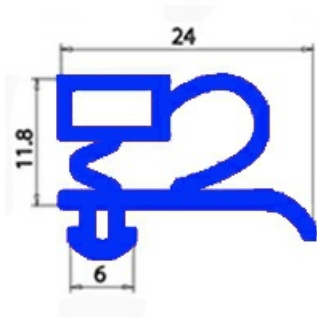

2103162

**GASKET MAGNETIC SNAP 1475X690 mm QQ3**

Date: 22-11-2024

**Technical data**

SHORT SIDE mm	A=690 mm
LONG SIDE mm	B=1475 mm
PROFILE TYPE	QQ3

**Manufacturer code**

ELECTROLUX PROFESSIONAL S.P.A.