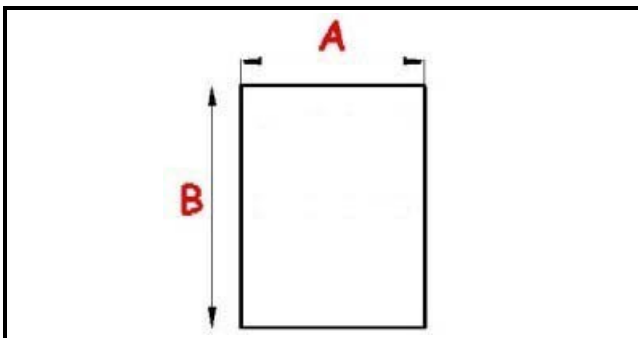

2103177

MAGNETIC SNAP-IN DOOR GASKET 1508X668 mm QQ2

Date: 05-04-2025

Technical data

SHORT SIDE mm	A=668 mm
LONG SIDE mm	B=1508 mm
PROFILE TYPE	QQ2

Manufacturer code

EMMEPI GRANDI CUCINE S.R.L.
ANGELO PO GRANDI CUCINE SPA
SAGI REFRIGERATION UNIT ANGELO PO GRANDI CUCINE SPA A SOCIO