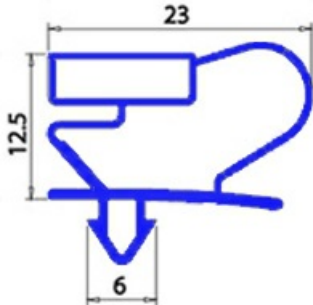

2103177

MAGNETIC SNAP-IN DOOR GASKET 1508X668 mm QQ2

Date: 05-04-2025

Technical data

SHORT SIDE mm	A=668 mm
LONG SIDE mm	B=1508 mm
PROFILE TYPE	QQ2

Manufacturer code

EMMEPI GRANDI CUCINE S.R.L.
ANGELO PO GRANDI CUCINE SPA
SAGI REFRIGERATION UNIT ANGELO PO GRANDI CUCINE SPA A SOCIO