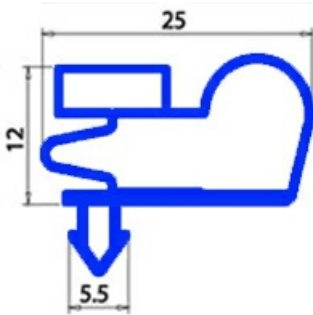

2103180

GASKET MAGNETIC SNAP IBERNA 1365X665MM QQ8

Date: 07-04-2025

Technical data

SHORT SIDE mm	A=665 mm
LONG SIDE mm	B=1365 mm
PROFILE TYPE	QQ8