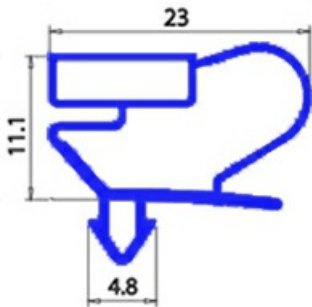

2103181

Date: 21-11-2024

ORIGINAL
OSP
SPARE PARTS

Technical data

SHORT SIDE mm	A=707 mm
LONG SIDE mm	B=770 mm
PROFILE TYPE	QQ9

Manufacturer code

SCOTSMAN ICE Srl.
CASTEL MAC SRL
BAR LINE DIV. DELLA FRIMONT SPA