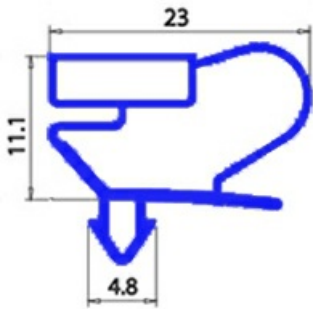

2103181

Date: 06-04-2025

ORIGINAL
OSP
SPARE PARTS