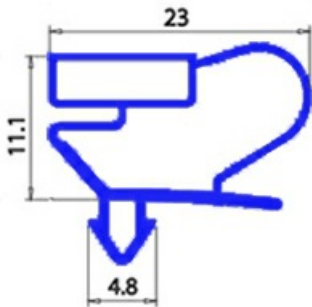

2103181

Date: 22-12-2024

ORIGINAL
OSP
SPARE PARTS