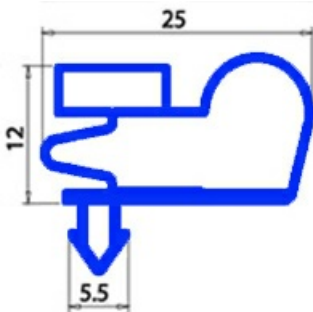

2103197

GASKET MAGNETIC SNAP 1550X655MM QQ8

Date: 21-11-2024

**Technical data**

SHORT SIDE mm	A=655 mm
LONG SIDE mm	B=1550 mm
PROFILE TYPE	QQ8

Manufacturer code

EMMEPI GRANDI CUCINE S.R.L.