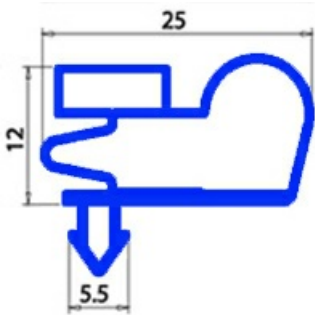

2103197

GASKET MAGNETIC SNAP 1550X655MM QQ8

Date: 08-04-2025

Technical data

SHORT SIDE mm	A=655 mm
LONG SIDE mm	B=1550 mm
PROFILE TYPE	QQ8

Manufacturer code

EMMEPI GRANDI CUCINE S.R.L.