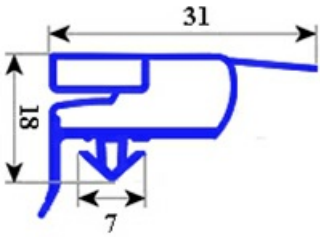

2103206

GASKET MAGNETIC SNAP 685X590MM QQ6

Date: 09-04-2025

ORIGINAL
OSP
SPARE PARTS

Technical data

SHORT SIDE mm	A=590 mm
LONG SIDE mm	B=680 mm
PROFILE TYPE	QQ6

Manufacturer code

ELECTROLUX PROFESSIONAL S.P.A.