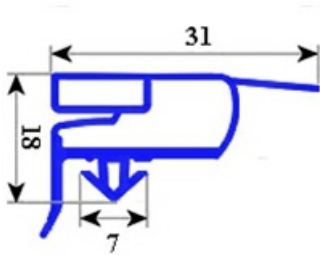

2103206

GASKET MAGNETIC SNAP 685X590MM QQ6

Date: 04-03-2025

ORIGINAL
OSP
SPARE PARTS**Technical data**

SHORT SIDE mm	A=590 mm
LONG SIDE mm	B=680 mm
PROFILE TYPE	QQ6

Manufacturer code

ELECTROLUX PROFESSIONAL S.P.A.