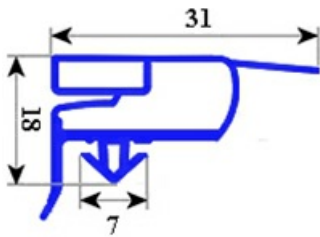

2103206

GASKET MAGNETIC SNAP 685X590MM QQ6

Date: 22-01-2025

**ORIGINAL
OSP
SPARE PARTS****Technical data**

SHORT SIDE mm	A=590 mm
LONG SIDE mm	B=680 mm
PROFILE TYPE	QQ6

Manufacturer code

ELECTROLUX PROFESSIONAL S.P.A.