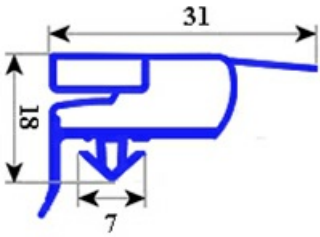

# MAGNETIC SNAP IN GASKET 411x582mm QQ6

Date: 08-04-2025

ORIGINAL  
**OSP**  
SPARE PARTS

## Technical data

SHORT SIDE mm	A=411 mm
LONG SIDE mm	B=582 mm
PROFILE TYPE	QQ6