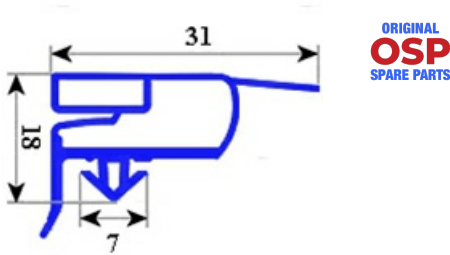

2103211

MAGNETIC SNAP IN GASKET 411x582mm QQ6

Date: 22-01-2025

**Technical data**

SHORT SIDE mm	A=411 mm
LONG SIDE mm	B=582 mm
PROFILE TYPE	QQ6

Manufacturer code

ELECTROLUX PROFESSIONAL S.P.A.