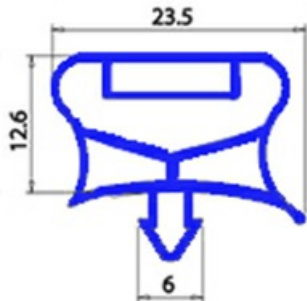

2103212

**GASKET MAGNETIC SNAP DOOR; 666X736 MM QQ7**

Date: 22-01-2025

ORIGINAL  
**OSP**  
SPARE PARTS**Technical data**

SHORT SIDE mm	A=666 mm
LONG SIDE mm	B=736 mm
PROFILE TYPE	QQ7

**Manufacturer code**