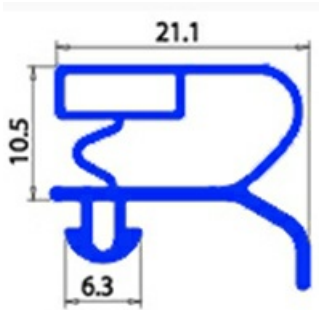

# GASKET MAGNETIC SNAP 423X295 mm XX1

Date: 05-04-2025

## Technical data

SHORT SIDE mm	A=295 mm
LONG SIDE mm	B=423 mm
PROFILE TYPE	XX1