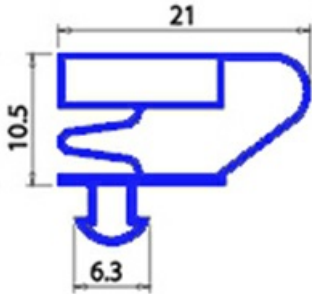

2103222

GASKET MAGNETIC SNAP ISA 620X425MM QQ3

Date: 22-11-2024

Technical data

SHORT SIDE mm	A=425mm
LONG SIDE mm	B=620 mm
PROFILE TYPE	QQ4